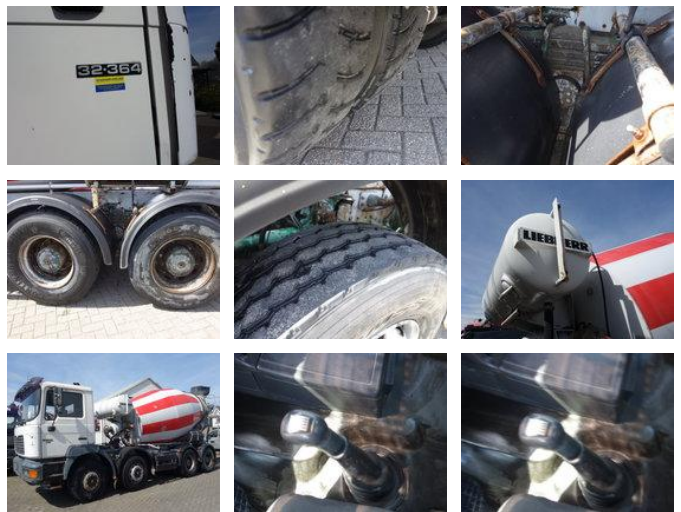

Eigenschaften

Länge	895cm
Breite	250cm
Kabine	Nein