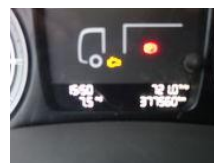

SPRENGELMEIJER TRUCKS BV

DAF CF 290 EURO6 GEESINK SYSTEEM 25 CUB GROTE EN KLEINE CONTAINERBAKKEN

General features

Brand	DAF
Model	CF 290
Subcategory	Garbage truck
Licence plate	49-BDV-5
Odometer reading	377.000km
Construction year	2014
Date of first registration	14-05-2014
Color	Yellow
Condition	Used
General condition	Very good
Fuel	Diesel
Emission class	Euro 6

Characteristics

Empty weight	15.670kg
Load capacity	11.330kg
GWV	27.000kg
Length	905cm
Width	250cm
Cylinder contents	10.837cc

DAF CF 290 EURO6 GEESINK SYSTEEM 25 CUB GROTE EN KLEINE CONTAINERBAKKEN

Technical specifications

Number of axes	3
Axis configuration	6x2
Transmission	Automatic
Engine output	210kw

Description

GEESING GPM III V 22H25, 25 CUB GARBAGE TRUCK,WELVAARDS WEIGHING SYSTEM,

Accessories

- Anti-lock braking system
- Reversing camera
- Air conditioning
- Aluminium fuel tank
- Central locking
- Central lubrication
- Cruise control
- Electrically operated windows
- Toolbox
- Air horn
- Air suspension
- Fog lights
- PTO
- Radio/CD player
- Speed limiter
- Stability control
- Visor
-
- Remote central locking
- Electrically adjustable door mirrors