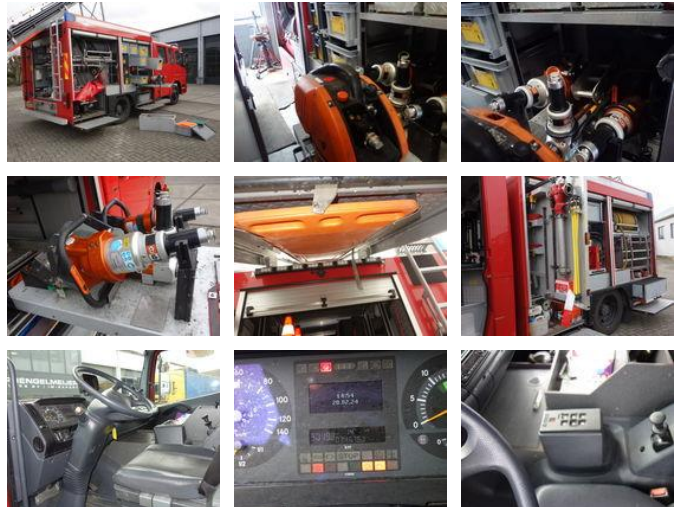

SPRENGELMEIJER TRUCKS BV

Mercedes-Benz Atego 1425 holmatroset full equipment

General features

Brand	Mercedes-Benz
Model	Atego
Subcategory	Fire truck
Licence plate	brdp87
Odometer reading	34.000km
Construction year	2005
Date of first registration	11-05-2005
Condition	Used
General condition	Very good
Fuel	Diesel
Emission class	Euro 3

Characteristics

Empty weight	8.240kg
Load capacity	5.260kg
Max. weight	13.500kg
Length	700cm
Width	250cm
Cabin	crew_cab

Cylinder contents

6.374cc

Mercedes-Benz Atego 1425 holmatroset full equipment

Technical specifications

Number of axes	2
Axis configuration	4x2
Transmission	Automatic
assets	180kw

Description

ziegler pump 8 bar and 40 bar 2000liter watter tank holmatro set hose,s ladder generator

Accessories

- Anti-lock braking system
- Leaf spring suspension
- Central lubrication
- Air horn
- Heavy duty engine brake
- Visor