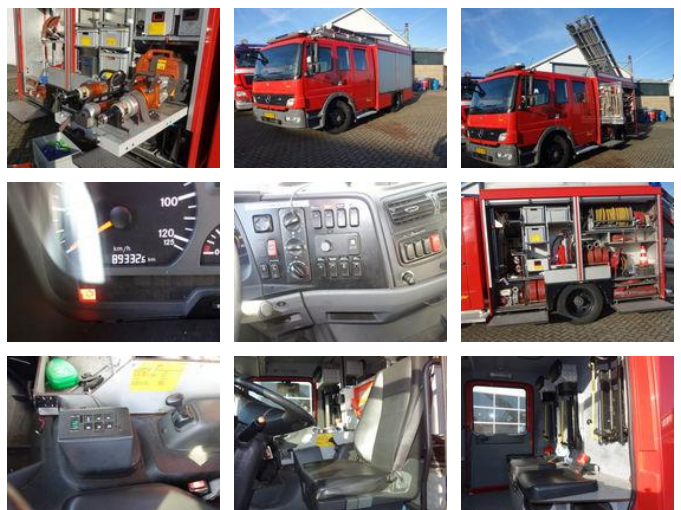

SPRENGELMEIJER TRUCKS BV

Mercedes-Benz 1426 holmatro set full equipment

General features

Brand	Mercedes-Benz
Subcategory	Fire truck
Licence plate	BT-RL-95
Odometer reading	89.000km
Construction year	2008
Date of first registration	21-01-2008
Condition	Used
General condition	Very good
Fuel	Diesel
Emission class	Euro 4

Characteristics

Empty weight	8.480kg
Load capacity	5.520kg

GWV	14.000kg
Length	704cm
Width	252cm
Cylinder contents	6.374cc

Mercedes-Benz 1426 holmatro set full equipment

Technical specifications

Number of axes	2
Axis configuration	4x2
Transmission	Automatic
Engine output	188kw

Description

ziegler pomp 8 bar en 40 bar 1600 liter watertank slaugen waterpumpe monitor akron

Accessories

- Anti-lock braking system
- Leaf spring suspension